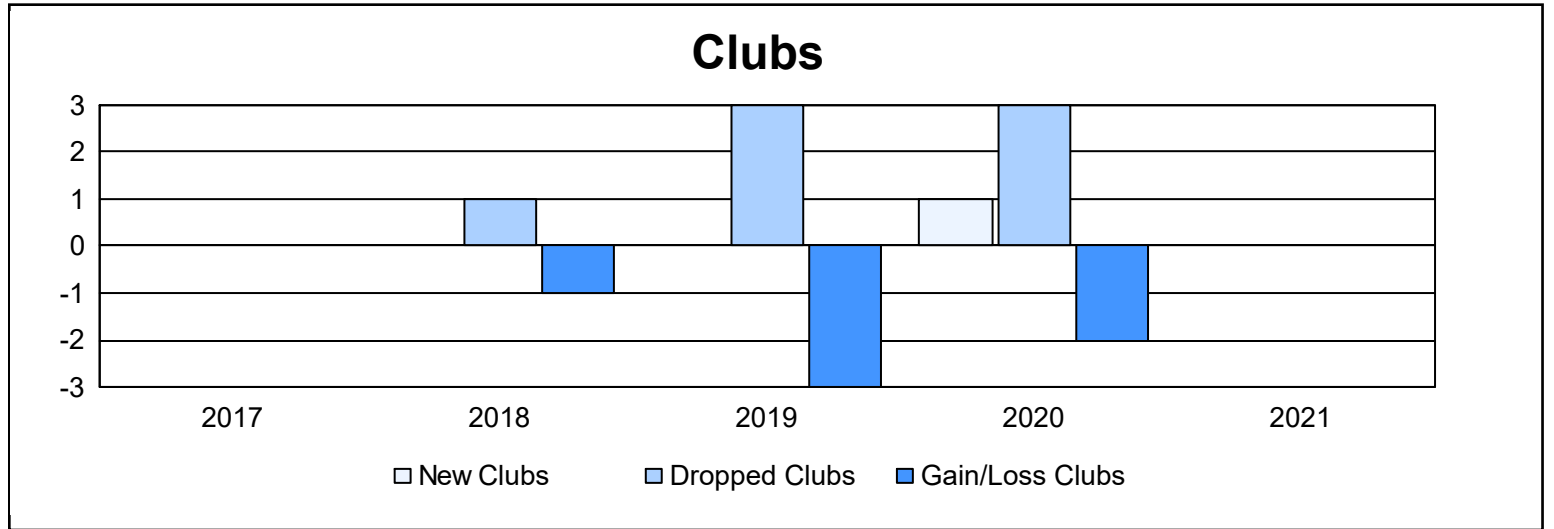

Year	New Clubs	Dropped Clubs	Gain/ Loss Clubs	New Members	Charter Members	Reinstate Members	Transfer Members	Total Member Added	Total Members Dropped	Gain/ Loss Members
2016-2017	0	0	0	84	0	0	13	97	100	-3
2017-2018	0	1	-1	101	4	1	10	116	148	-32
2018-2019	0	3	-3	71	2	0	16	89	87	2
2019-2020	1	3	-2	54	42	1	7	104	113	-9
2020-2021	0	0	0	55	3	0	15	73	106	-33
<b>Average</b>	<b>0</b>	<b>1</b>	<b>-1</b>	<b>73</b>	<b>10</b>	<b>0</b>	<b>12</b>	<b>96</b>	<b>111</b>	<b>-15</b>

### Membership Composition June 2021 Cumulative