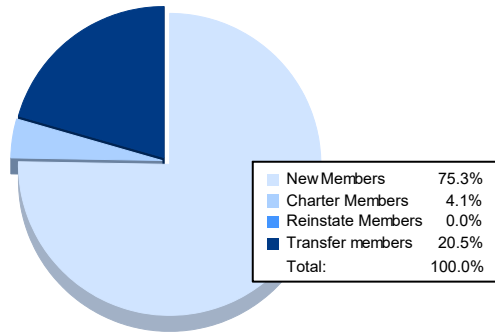

Year	New Clubs	Dropped Clubs	Gain/ Loss Clubs	New Members	Charter Members	Reinstate Members	Transfer Members	Total Member Added	Total Members Dropped	Gain/ Loss Members
2016-2017	0	0	0	84	0	0	13	97	100	-3
2017-2018	0	1	-1	101	4	1	10	116	148	-32
2018-2019	0	3	-3	71	2	0	16	89	87	2
2019-2020	1	3	-2	54	42	1	7	104	113	-9
2020-2021	0	0	0	55	3	0	15	73	106	-33
<b>Average</b>	<b>0</b>	<b>1</b>	<b>-1</b>	<b>73</b>	<b>10</b>	<b>0</b>	<b>12</b>	<b>96</b>	<b>111</b>	<b>-15</b>

### Membership Composition June 2021 Cumulative