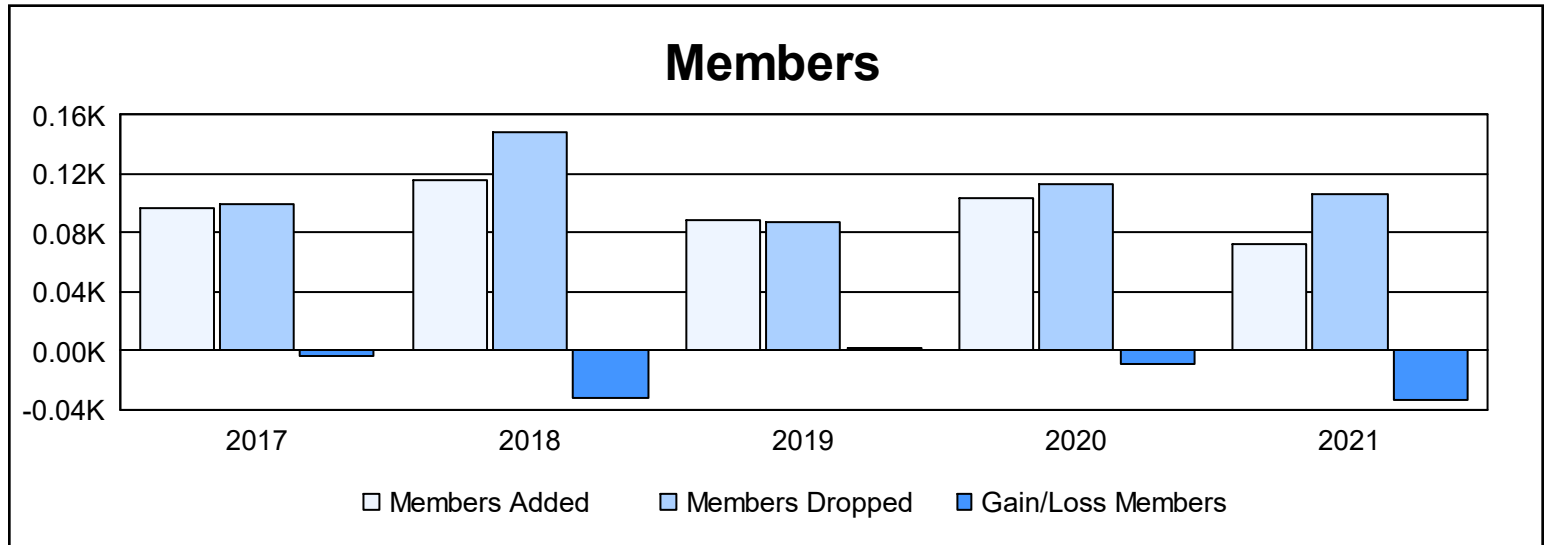

Year	New Clubs	Dropped Clubs	Gain/ Loss Clubs	New Members	Charter Members	Reinstate Members	Transfer Members	Total Member Added	Total Members Dropped	Gain/ Loss Members
2016-2017	0	0	0	84	0	0	13	97	100	-3
2017-2018	0	1	-1	101	4	1	10	116	148	-32
2018-2019	0	3	-3	71	2	0	16	89	87	2
2019-2020	1	3	-2	54	42	1	7	104	113	-9
2020-2021	0	0	0	55	3	0	15	73	106	-33
<b>Average</b>	<b>0</b>	<b>1</b>	<b>-1</b>	<b>73</b>	<b>10</b>	<b>0</b>	<b>12</b>	<b>96</b>	<b>111</b>	<b>-15</b>

### Membership Composition June 2021 Cumulative